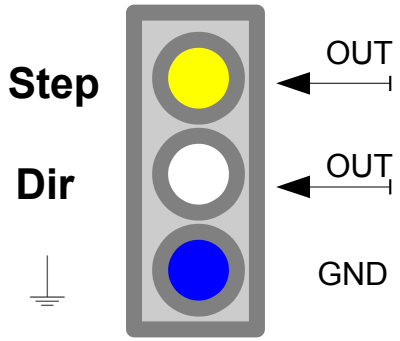

Easy Driver

Range

User / Push Buttons

Wi pi