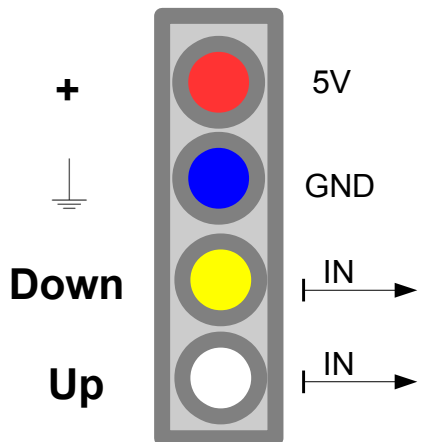

Easy Driver

Range

User / Push Buttons

Wi pi