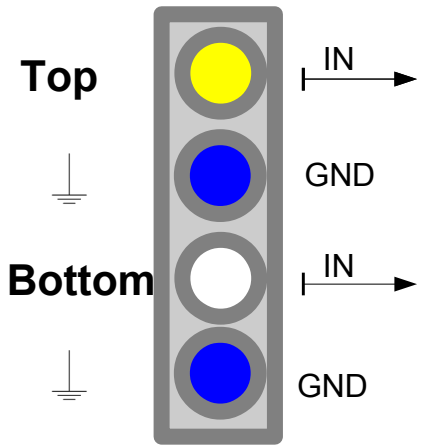

Easy Driver

Range

User / Push Buttons

Wi pi